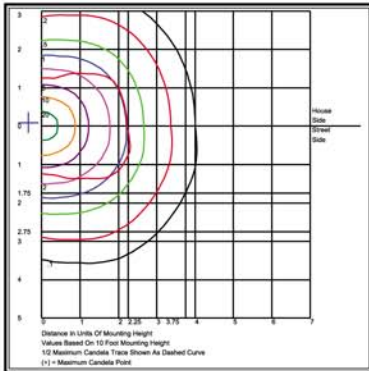

# Sun Pacific Power

Building A Brighter Future...

Induction Light Series

Induction Deluxe Cobra Head

IN

PHOTOMETRICS

CH50I1505K

CH50I2005K