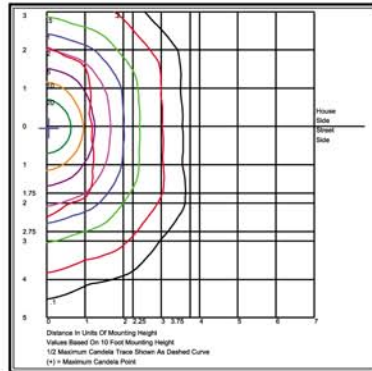

# Sun Pacific Power

Building A Brighter Future...

Induction Light Series

Induction Deluxe Cobra Head

IN

PHOTOMETRICS

CH50I1505K

CH50I2005K