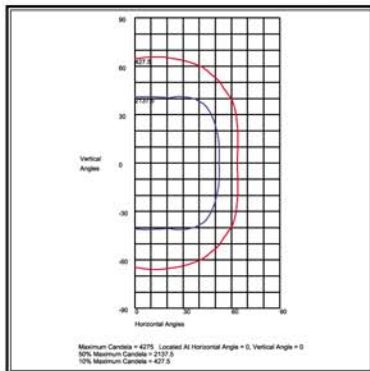

### Medium Flood

FL45GS  
(Shown Mounted)

FL45LG

FLSTK

FL45WG

FLPTF

FL73SFX

PHOTOMETRICS