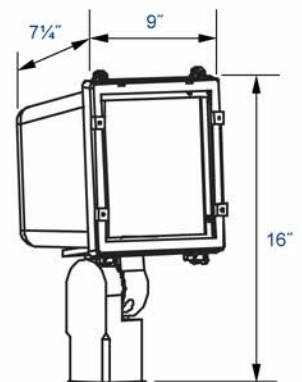

\*Add SF to above catalog numbers for Slipfitter Model

Also Available in LED.

**DIMENSIONS**

FL45

FL45SF