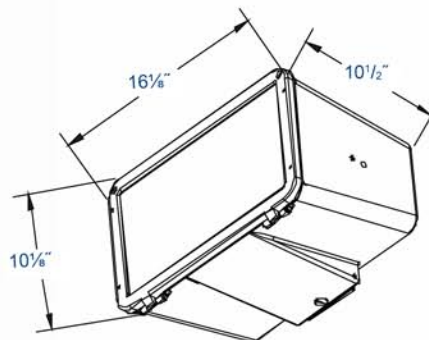

FL65

**Sun Pacific
Power Corporation**
Phone: 888-845-0242
Fax: 732-845-2141
info@sunpacificpower.com