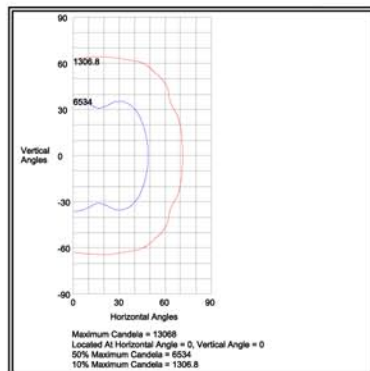

Sun Pacific Power

Building A Brighter Future...

FL

Catalog #	Description
FL70BF	Baffle, Aluminum with Black Powdercoat Finish
AL73GS	Glare Shield, Aluminum, Bronze Powdercoat Finish
AL73LG	Clear Polycarbonate Vandal Resistant Guard
AL73WG	Wire Guard, Stainless Steel Construction
FL73BR	Two-Piece Swivel Bracket, Stamped, Bronze Finish
FL73SFX	External Mount Slipfitter, Die Cast, Hardware & Angle Indicator Coin Plug
FL70LY	Yoke, Stamped Heavy Duty Steel, Textured Bronze Finish
FLAM	Heavy Duty Adjustable Direct Mount Pole Arm, Bronze Finish, Angle Indicators & Hardware
FLEM6*	6" Aluminum Extruded Mounting Arm, Bronze, Gasket & Hardware. Fits Square Poles.
FLEM10*	10" Aluminum Extruded Mounting Arm, Bronze, Gasket & Hardware. Fits Square Poles.
FLEM12*	12" Aluminum Extruded Mounting Arm, Bronze, Gasket & Hardware. Fits Square Poles.
FLEM18*	18" Aluminum Extruded Mounting Arm, Bronze, Gasket & Hardware. Fits Square Poles.

*Specify Mounting: R=Round Pole, AS=15° Angled Arm for Square Poles, AR=15° Angled Arm for Round Poles

Flood Series

16" Flood

FL70M400

Sun Pacific Power Corporation
Phone: 888-845-0242
Fax: 732-845-2141
info@sunpacificpower.com