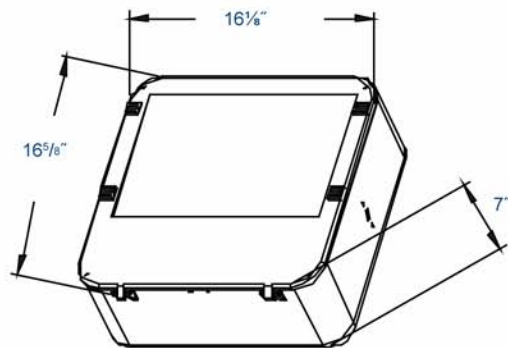

Other Wattages & Custom Colors Available Upon Request.

Sun Pacific Power

Building A Brighter Future...

Kit(s)				
Catalog #	Description			
FL70	16" Flood, HID Kit			
Complete Units (Lamp Included)				
Catalog #	Wattage	Voltage	Lamp	Ballast
FL70H100QMGL*	100	Quad	HPS	HX-HPF
FL70H150QMGL*	150	Quad	HPS	HX-HPF
FL70H250QL*	250	Quad	HPS	CWA
FL70H400QL*	400	Quad	HPS	CWA
FL70M100QMGL*	100	Quad	MH	HX-HPF
FL70P150QMGL*	150	Quad	PS	HX-HPF
FL70P250QL* [ⓔ]	250	Quad	PS	CWA
FL70P320QL* [ⓔ]	320	Quad	PS	CWA
FL70P350QL* [ⓔ]	350	Quad	PS	CWA
FL70P400QL* [ⓔ]	400	Quad	PS	CWA

*Specify Mounting: BR=Bracket Mount, SF=Slipfitter Mount

FL

Also Available in Induction & LED.

DIMENSIONS

FL70

**Sun Pacific
Power Corporation**
Phone: 888-845-0242
Fax: 732-845-2141
info@sunpacificpower.com