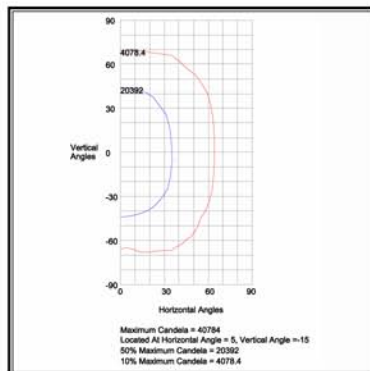

FL90SFX
(Shown Mounted)

FLAM

FLEM6

FL90LY

CPSC

FL90M1000

PHOTOMETRICS

Sun Pacific Power Corporation
 Phone: 888-845-0242
 Fax: 732-845-2141
info@sunpacificpower.com