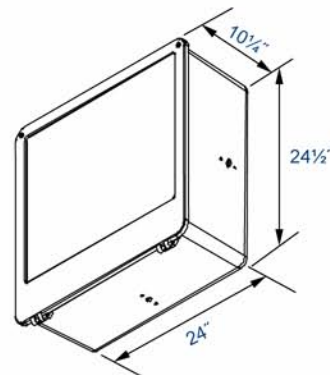

*Specify Mounting: BR=Bracket Mount, SF=Slipfitter Mount

FL

Also Available in Induction & LED.

DIMENSIONS

FL90

**Sun Pacific
Power Corporation**
Phone: 888-845-0242
Fax: 732-845-2141
info@sunpacificpower.com