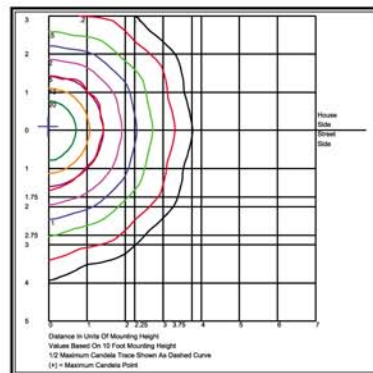

Sun Pacific Power

Building A Brighter Future...

Catalog #	Description
FL90GS	Glare Shield, Aluminum, Bronze Powdercoat Finish (Can be reverse mounted as a back cutoff.)
AL90LG	Clear Polycarbonate Vandal Resistant Guard
AL90WG	Wire Guard, Stainless Steel Construction
FL90BR	Two-piece Swivel Bracket, Stamped, Bronze Finish
FL90SFX	External Mount Slipfitter, Die Cast, Hardware & Angle Indicator, Coin Plug
FLAM	Heavy Duty Adjustable Direct Mount Pole Arm, Bronze Finish, Angle Indicators & Hardware
FLEM6*	6" Aluminum Extruded Mounting Arm, Bronze, Gasket & Hardware. Fits Square Poles.
*Specify Mounting: R=Round Pole, AS=15° Angled Arm for Square Poles, AR=15° Angled Arm for Round Poles	
FL90LY	Yoke, Stamped Heavy Duty Steel, Textured Bronze Finish
CPSC	Safety Cable, 3' Steel Cable with Clear Vinyl Coating, Steel Eye & Loop Ends

Induction Light Series

23" Square Shoebox with Wide Angle Reflector

FL90WI300

Sun Pacific Power Corporation
Phone: 888-845-0242
Fax: 732-845-2141
info@sunpacificpower.com

IN

PHOTOMETRICS

IN-30