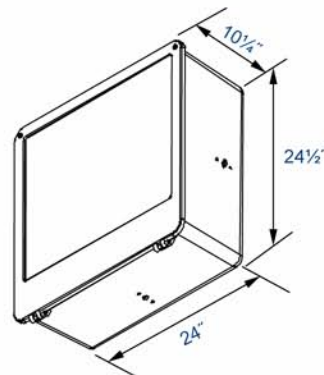

FL90WI

**Sun Pacific
Power Corporation**
Phone: 888-845-0242
Fax: 732-845-2141
info@sunpacificpower.com