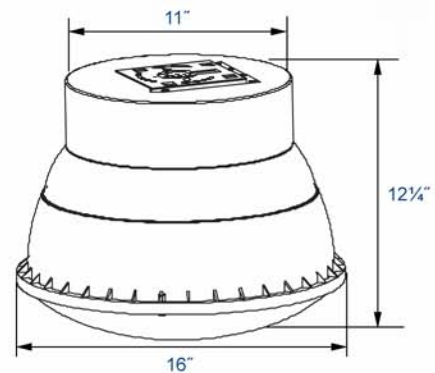

Lens:

Clear Polycarbonate Prismatic Optical Housing with Hinged Gasket & Drop Lens for Easy Relamping

Mounting:

Easy-Hang Bracket Fits Standard 4" Electrical Box, Allowing One Person Installation. Pendant Mount or Quick Mount Also Available.

Wattage:

Induction: 40 or 80w, 5000K

Listing & Ratings:

CSA: Listed for Damp Locations, Ceiling Mount

Custom Colors Available Upon Request.

Sun Pacific Power

Building A Brighter Future...

Complete Units (Includes Lamp & Ballast)

Catalog #	Wattage	Voltage	Lamp	Ballast
VNGL30I40U5K*	40	120-277	Induction	Electronic
VNGL30I80U5K*	80	120-277	Induction	Electronic

*Specify Color: BZ=Bronze, WH=White, GY=Gray

IN

DIMENSIONS

VNGL30I

**Sun Pacific
Power Corporation**

Phone: 888-845-0242

Fax: 732-845-2141

info@sunpacificpower.com

Sun Pacific Power

Building A Brighter Future...

Catalog #	Description
VNGL30PM	Pendant Mount, Includes Junction Box, Slide Plate, Locknut, & Hardware
VNQM	Hinged Quick-Mount Bracket, Stamped Steel, Mount Over Recessed Electrical Box, or Use 3/4" NPT Downrod for Pendant Mounting. CSA Listed for Damp Location Mounting.