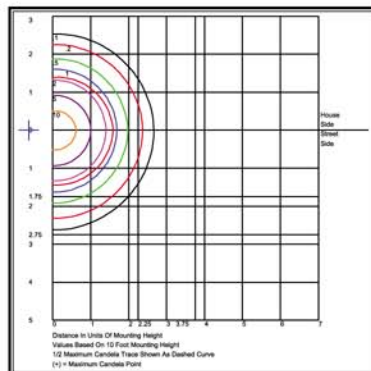

VNGL30180

**Sun Pacific
Power Corporation**
Phone: 888-845-0242
Fax: 732-845-2141
info@sunpacificpower.com

PHOTOMETRICS

IN-108